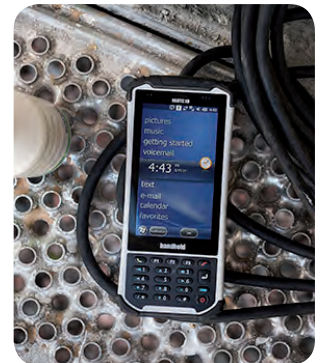

## Ihr Nutzen

- Rugged PDA Nautiz X8 • IP67 dustproof and waterproof
- Windows Mobile OS • Texas Instruments 4470 @ 1.5GHz dual-core
- 1 GB RAM / 4GB iNAND flash
- 4.7 „FWVGA (854x480) color display
- Wi-Fi, GPS and Camera
- Battery Pack hand wrist strap, use pin, AC power adapter and USB cable included
- in conjunction with the device manager GM-620, cpl. parameter setting, data collection and data analysis of the level probes Hydrolog® and GSM / GPRS modules GSM 3000 possible